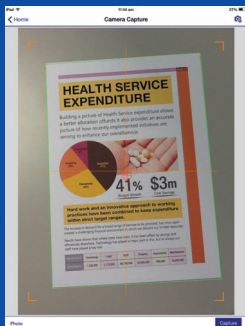

Epson iPrint

Print directly from your smart devices or online cloud storage devices. You can also use your smart device as a scanner to capture a document, format, enhance, and print it to a Wi-Fi-enabled printer wirelessly via the app.