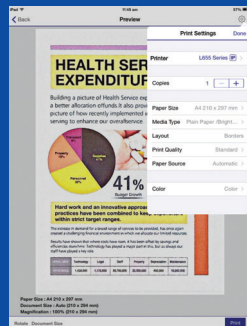

Step 2: Enhance & Print