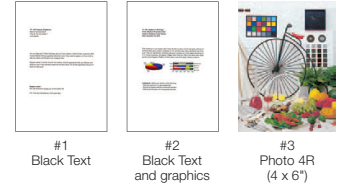

¹ Print speed (Pages Per Minute) is calculated when printed on A4 plain paper in the fastest mode, 10 x 15cm photo print speed when printed on Epson Premium Glossy Photo Paper. Print speed may vary depending on system configuration, print mode, document complexity, software, type of paper used and connectivity. Print speed does not include processing time on host computer.