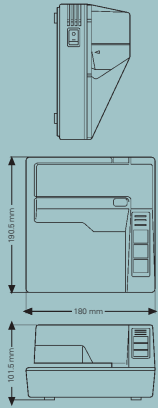

Terminal Module Impact Printer
EPSON
TM-U295

**SMALLEST SLIP
PRINTER, PERFECT
FOR POS TERMINALS**

TM-U295

Weight: Approx. 1.6 kg

Specifications

Print Method	7-pin, Shuttle Impact Dot Matrix	
Print Font	Font	5 x 7 / 7 x 7
	Column Capacity	35 / 42 Columns
	Character Size	1.6 (W) x 2.9 (H) / 1.3(W) x 2.9(H) mm
	Character Set	95 Alphanumeric, 32 International, 128 x 3 Graphic
	Character Per Inch	13.5 cpi / 16.2 cpi
Print Speed	2.1 lps	
Data Buffer	512 Bytes or 35 Bytes	
Interface	RS-232 / Bi-directional Parallel	
Paper Dimensions	Slip	80(W) x 69(L) to 182 (W) x 257(L) mm
Paper Thickness	0.09 to 0.25 mm (Total Thickness with Copy:~0.35)	
Copy Capability	One Original and Two Copies	
Inked Ribbon	ERC-27 (Purple) / (Black)	
Ribbon Life	15 x 10 ⁵ Characters	
Power	24 VDC ±10%	
Power Consumption	Approx. 600mA (Mean)	
D.K.D Function	2 Drivers	
Reliability	MTBF	18 x 10 ⁴ Hours
	MCBF	7 x 10 ⁶ Lines
Overall Dimensions	180 (W) x 190.5 (D) x 101.5 (H) mm	
Weight	Approx. 1.6 kg	
Case Colour	ECW (Epson Cool White), EDG (Epson Dark Gray)	
EMC Standards	VCCI Class, A FCC Class A, CE Marking, AS / NZS 3548 Class B	
Safety Standards	UL / CSA / TÜV (EN60950)	