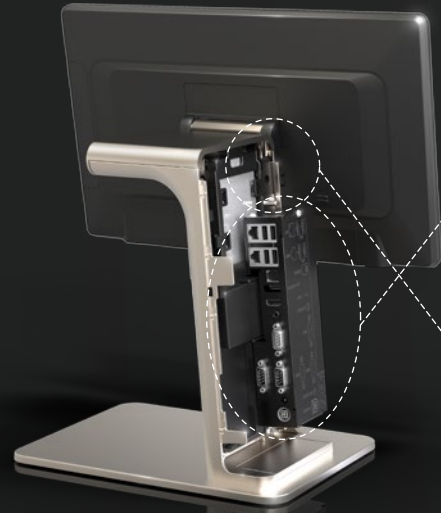

SAM4S

FORZA

Be Flexible with You!

Flexible Option

Main Display & Intel CPU

Customer Display

Flexible Option

Extended Interface

▶ You can use it in various combinations

▲MSR

▲MSR+SCR

▲MSR+Dallas key

▲MSR+Finger print

Flexible Design

Color Variation

▲Gold & Black

▲Silver & White

Installation Type

Basic Type

Fixed Type

Box Type

Wall Type

Flexible Design

Convenient Maintenance

- ▶ You can easily replace SSD and RAM without tools

Easy Assembly

- ▶ Attach and detach the display with one button
- ▶ It is possible to disassemble the product by hands, and easy to clean up lines

Application