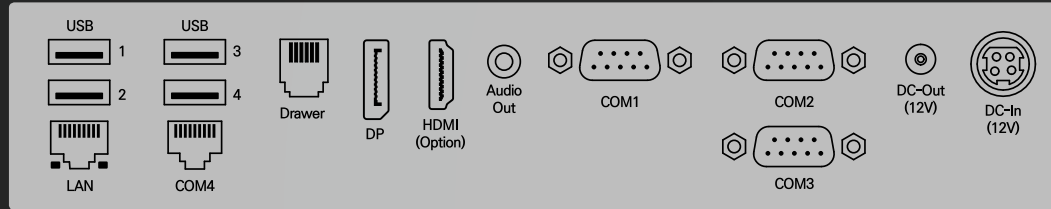

▶ Default : USB 6, Serial 4, DP 1, Lan 1, Drawer 1, Audio 1 (Core CPU : DP 1, HDMI 1)

▶ Additional Type * You can choose one type of Type A, B, C

Type A : USB 4

Type B : Serial 2

Type C : Parallel 1

Payment & Identification

▶ You can use it in various combinations

▲MSR

▲MSR+SCR

▲MSR+Dallas key

▲MSR+Finger print

Flexible Design

Color Variation

▲Gold & Black

▲Silver & White

Installation Type

Basic Type

Fixed Type

Box Type

Wall Type

Flexible Design

Convenient Maintenance

- ▶ FORZA can be installed in various environments

Specification

Type		Low/Middle type	High type
System	CPU	4th Celeron J1900	7th Core i3 7100U, i5 7200U
	Storage	2.5" SSD 64GB/128GB/256GB M.2 64GB/128GB/256GB * RAID support	
	RAM	DDR III 1 slot (up to 8GB)	DDR IV 2 slots (up to 32GB)
Display	Front display	10.1 inch (1024x600)/15.6, 18.5 inch (1366x768)/15 inch (1024x768)	
	Customer display	2Line LCD, 9.7/10.1/15 inch (Touch available)	
	Touch	Projected capacitive multi-touch panel (PCAP)	
Interface	Default Interface	USB 6, Serial 4 (D-Sub9 3, RJ45 1), LAN 1, Drawer 1, Video 1 (DP 1)	USB 6, Serial 4 (D-Sub9 3, RJ45 1), LAN 1, Drawer 1, Video 2 (DP 1, HDMI 1)
	Extended Interface (Choose 1)	Type A : USB 4	
		Type B : Serial 2 (D-Sub9 1, RJ45 1)	
		Type C : Parallel 1	
Audio	Line-out 1 port, Internal speaker (2W)		
Peripheral	Payment/ID	MSR/SCR/Finger print/Dallas key	
Option	Installation type	Fixed type/Wall type (Wall-mount)/Box type (PC box)	
Software	OS	POS Reday 7, Win 8.1 Industry, Win 10 IoT Enterprise	Win 10 IoT Enterprise
General	Dimension (WxDxH)	355x215x432mm (Basic type, 15 inch main display)	
	Net weight	5.35kg (Basic type, 15 inch main display)	
	Color	Gold & Black/Silver & White	
Power supply		AC 100~240V, 50~60Hz/DC 12V, 5A (60W)	
Certification		KC/CE/FCC/DB/cTUVus (NRTL)/RoHS	