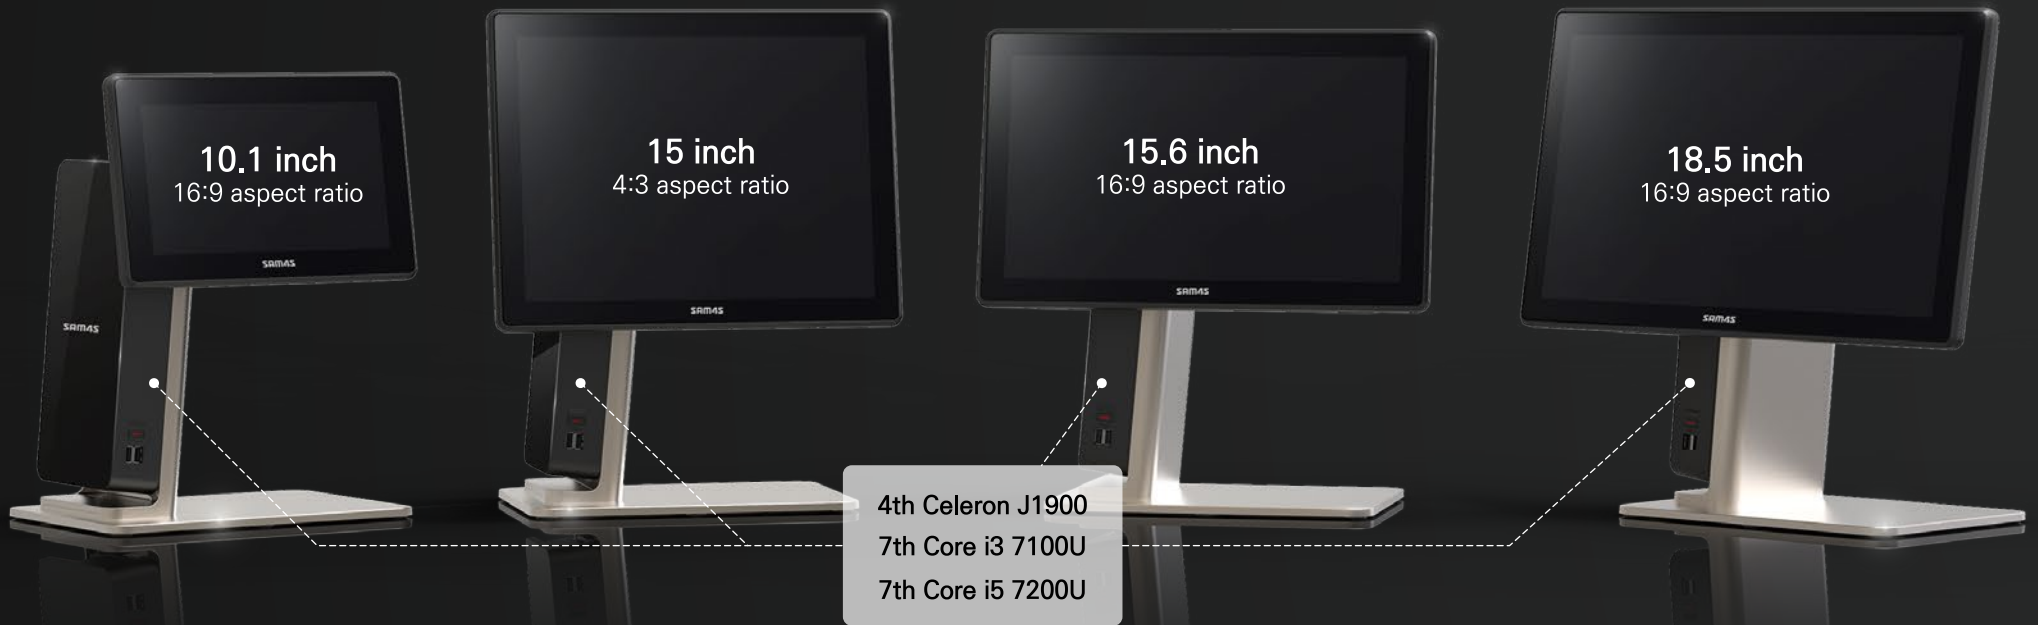

SAM4S

FORZA

Be Flexible with You!

Flexible Option

Main Display & Intel CPU

Customer Display

Flexible Option

Extended Interface

▶ Default : USB 6, Serial 4, DP 1, Lan 1, Drawer 1, Audio 1 (Core CPU : DP 1, HDMI 1)

▶ Additional Type * You can choose one type of Type A, B, C

Type A : USB 4

Type B : Serial 2

Type C : Parallel 1

Payment & Identification

▶ You can use it in various combinations

▲MSR

▲MSR+SCR

▲MSR+Dallas key

▲MSR+Finger print

Flexible Design

Color Variation

▲Gold & Black

- ▶ FORZA can be installed in various environments

Specification

Type		Low/Middle type	High type
System	CPU	4th Celeron J1900	7th Core i3 7100U, i5 7200U
	Storage	2.5" SSD 64GB/128GB/256GB M.2 64GB/128GB/256GB * RAID support	
	RAM	DDR III 1 slot (up to 8GB)	DDR IV 2 slots (up to 32GB)
Display	Front display	10.1 inch (1024x600)/15.6, 18.5 inch (1366x768)/15 inch (1024x768)	
	Customer display	2Line LCD, 9.7/10.1/15 inch (Touch available)	
	Touch	Projected capacitive multi-touch panel (PCAP)	
Interface	Default Interface	USB 6, Serial 4 (D-Sub9 3, RJ45 1), LAN 1, Drawer 1, Video 1 (DP 1)	USB 6, Serial 4 (D-Sub9 3, RJ45 1), LAN 1, Drawer 1, Video 2 (DP 1, HDMI 1)
	Extended Interface (Choose 1)	Type A : USB 4	
		Type B : Serial 2 (D-Sub9 1, RJ45 1)	
		Type C : Parallel 1	
Audio	Line-out 1 port, Internal speaker (2W)		
Peripheral	Payment/ID	MSR/SCR/Finger print/Dallas key	
Option	Installation type	Fixed type/Wall type (Wall-mount)/Box type (PC box)	
Software	OS	POS Reday 7, Win 8.1 Industry, Win 10 IoT Enterprise	Win 10 IoT Enterprise
General	Dimension (WxDxH)	355x215x432mm (Basic type, 15 inch main display)	
	Net weight	5.35kg (Basic type, 15 inch main display)	
	Color	Gold & Black/Silver & White	
Power supply		AC 100~240V, 50~60Hz/DC 12V, 5A (60W)	
Certification		KC/CE/FCC/DB/cTUVus (NRTL)/RoHS	