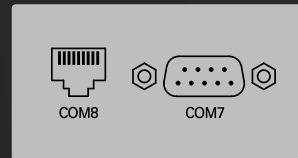

SAM4S

FORZA

Be Flexible with You!

Flexible Option

Main Display & Intel CPU

Customer Display

Flexible Option

Extended Interface

▶ Default : USB 6, Serial 4, DP 1, Lan 1, Drawer 1, Audio 1 (Core CPU : DP 1, HDMI 1)

▶ Additional Type * You can choose one type of Type A, B, C

Type A : USB 4

Type B : Serial 2

Type C : Parallel 1

Payment & Identification

▶ You can use it in various combinations

▲MSR

▲MSR+SCR

▲MSR+Dallas key

▲MSR+Finger print

Flexible Design

Color Variation

▲Gold & Black