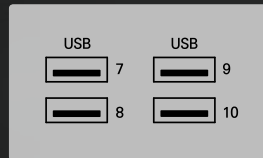

SAM4S

FORZA

Be Flexible with You!

Flexible Option

Main Display & Intel CPU

Customer Display

Flexible Option

Extended Interface

▶ Default : USB 6, Serial 4, DP 1, Lan 1, Drawer 1, Audio 1 (Core CPU : DP 1, HDMI 1)

▶ Additional Type * You can choose one type of Type A, B, C

Type A : USB 4

Type B : Serial 2

Type C : Parallel 1

Payment & Identification

▶ You can use it in various combinations

▲MSR

▲MSR+SCR

▲MSR+Dallas key

▲MSR+Finger print

Flexible Design

Color Variation

▲Gold & Black

- ▶ FORZA can be installed in various environments

Specification

Type		Low/Middle type	High type
System	CPU	4th Celeron J1900	7th Core i3 7100U, i5 7200U
	Storage	2.5" SSD 64GB/128GB/256GB M.2 64GB/128GB/256GB * RAID support	
	RAM	DDR III 1 slot (up to 8GB)	DDR IV 2 slots (up to 32GB)
Display	Front display	10.1 inch (1024x600)/15.6, 18.5 inch (1366x768)/15 inch (1024x768)	
	Customer display	2Line LCD, 9.7/10.1/15 inch (Touch available)	
	Touch	Projected capacitive multi-touch panel (PCAP)	
Interface	Default Interface	USB 6, Serial 4 (D-Sub9 3, RJ45 1), LAN 1, Drawer 1, Video 1 (DP 1)	USB 6, Serial 4 (D-Sub9 3, RJ45 1), LAN 1, Drawer 1, Video 2 (DP 1, HDMI 1)
	Extended Interface (Choose 1)	Type A : USB 4	
		Type B : Serial 2 (D-Sub9 1, RJ45 1)	
		Type C : Parallel 1	
Audio	Line-out 1 port, Internal speaker (2W)		
Peripheral	Payment/ID	MSR/SCR/Finger print/Dallas key	
Option	Installation type	Fixed type/Wall type (Wall-mount)/Box type (PC box)	
Software	OS	POS Reday 7, Win 8.1 Industry, Win 10 IoT Enterprise	Win 10 IoT Enterprise
General	Dimension (WxDxH)	355x215x432mm (Basic type, 15 inch main display)	
	Net weight	5.35kg (Basic type, 15 inch main display)	
	Color	Gold & Black/Silver & White	
Power supply		AC 100~240V, 50~60Hz/DC 12V, 5A (60W)	
Certification		KC/CE/FCC/DB/cTUVus (NRTL)/RoHS	