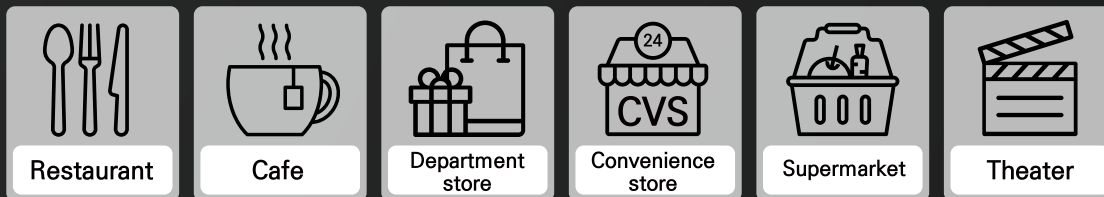

Application

- FORZA can be installed in various environments