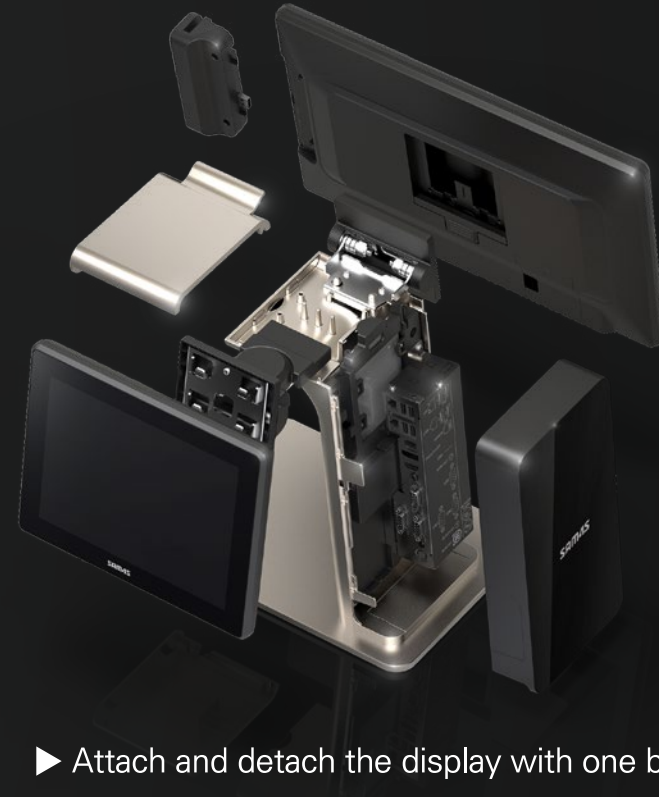

▶ You can use it in various combinations

▲MSR

▲MSR+SCR

▲MSR+Dallas key

▲MSR+Finger print

Flexible Design

Color Variation

▲Gold & Black

▲Silver & White

Installation Type

Basic Type

Fixed Type

Box Type

Wall Type

Flexible Design

Convenient Maintenance

- ▶ You can easily replace SSD and RAM without tools

Easy Assembly

- ▶ Attach and detach the display with one button
- ▶ It is possible to disassemble the product by hands, and easy to clean up lines

Application

- ▶ FORZA can be installed in various environments

Specification

Type		Low/Middle type	High type
System	CPU	4th Celeron J1900	7th Core i3 7100U, i5 7200U
	Storage	2.5" SSD 64GB/128GB/256GB M.2 64GB/128GB/256GB * RAID support	
	RAM	DDR III 1 slot (up to 8GB)	DDR IV 2 slots (up to 32GB)
Display	Front display	10.1 inch (1024x600)/15.6, 18.5 inch (1366x768)/15 inch (1024x768)	
	Customer display	2Line LCD, 9.7/10.1/15 inch (Touch available)	
	Touch	Projected capacitive multi-touch panel (PCAP)	
Interface	Default Interface	USB 6, Serial 4 (D-Sub9 3, RJ45 1), LAN 1, Drawer 1, Video 1 (DP 1)	USB 6, Serial 4 (D-Sub9 3, RJ45 1), LAN 1, Drawer 1, Video 2 (DP 1, HDMI 1)
	Extended Interface (Choose 1)	Type A : USB 4	
		Type B : Serial 2 (D-Sub9 1, RJ45 1)	
		Type C : Parallel 1	
Audio	Line-out 1 port, Internal speaker (2W)		
Peripheral	Payment/ID	MSR/SCR/Finger print/Dallas key	
Option	Installation type	Fixed type/Wall type (Wall-mount)/Box type (PC box)	
Software	OS	POS Reday 7, Win 8.1 Industry, Win 10 IoT Enterprise	Win 10 IoT Enterprise
General	Dimension (WxDxH)	355x215x432mm (Basic type, 15 inch main display)	
	Net weight	5.35kg (Basic type, 15 inch main display)	
	Color	Gold & Black/Silver & White	
Power supply		AC 100~240V, 50~60Hz/DC 12V, 5A (60W)	
Certification		KC/CE/FCC/DB/cTUVus (NRTL)/RoHS	