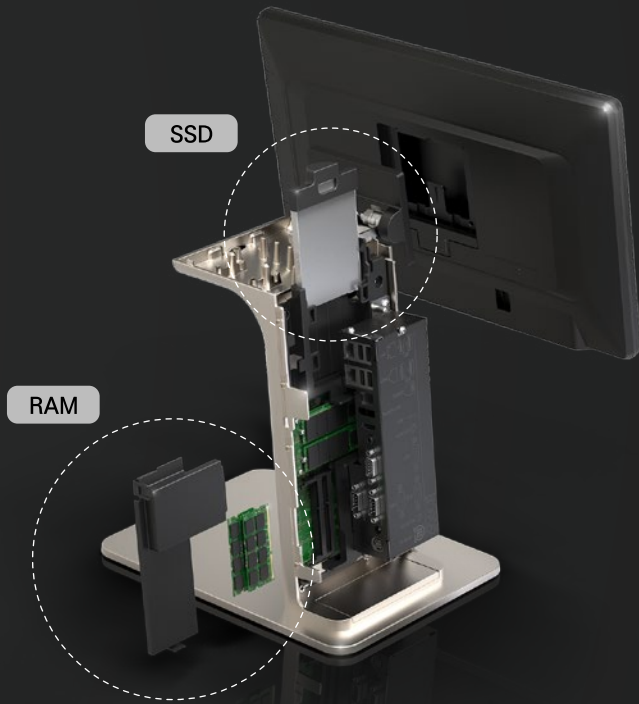

▶ You can use it in various combinations

▲MSR

▲MSR+SCR

▲MSR+Dallas key

▲MSR+Finger print

Flexible Design

Color Variation

▲Gold & Black

▲Silver & White

Installation Type

Basic Type

Fixed Type

Box Type

Wall Type

Flexible Design

Convenient Maintenance

- ▶ You can easily replace SSD and RAM without tools

Easy Assembly

- ▶ Attach and detach the display with one button
- ▶ It is possible to disassemble the product by hands, and easy to clean up lines

Application

- ▶ FORZA can be installed in various environments

Specification

Type		Low/Middle type	High type
System	CPU	4th Celeron J1900	7th Core i3 7100U, i5 7200U
	Storage	2.5" SSD 64GB/128GB/256GB M.2 64GB/128GB/256GB * RAID support	
	RAM	DDR III 1 slot (up to 8GB)	DDR IV 2 slots (up to 32GB)
Display	Front display	10.1 inch (1024x600)/15.6, 18.5 inch (1366x768)/15 inch (1024x768)	
	Customer display	2Line LCD, 9.7/10.1/15 inch (Touch available)	
	Touch	Projected capacitive multi-touch panel (PCAP)	
Interface	Default Interface	USB 6, Serial 4 (D-Sub9 3, RJ45 1), LAN 1, Drawer 1, Video 1 (DP 1)	USB 6, Serial 4 (D-Sub9 3, RJ45 1), LAN 1, Drawer 1, Video 2 (DP 1, HDMI 1)
	Extended Interface (Choose 1)	Type A : USB 4	
		Type B : Serial 2 (D-Sub9 1, RJ45 1)	
		Type C : Parallel 1	
Audio	Line-out 1 port, Internal speaker (2W)		
Peripheral	Payment/ID	MSR/SCR/Finger print/Dallas key	
Option	Installation type	Fixed type/Wall type (Wall-mount)/Box type (PC box)	
Software	OS	POS Reday 7, Win 8.1 Industry, Win 10 IoT Enterprise	Win 10 IoT Enterprise
General	Dimension (WxDxH)	355x215x432mm (Basic type, 15 inch main display)	
	Net weight	5.35kg (Basic type, 15 inch main display)	
	Color	Gold & Black/Silver & White	
Power supply		AC 100~240V, 50~60Hz/DC 12V, 5A (60W)	
Certification		KC/CE/FCC/DB/cTUVus (NRTL)/RoHS	