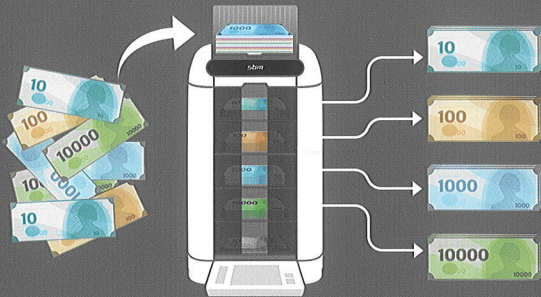

Full 5 OneShot!

SB-5000

5 Pocket Fitness Sorter

Why 5 Pocket?

✓ Denomination Sorting

Save sorting time by classifying four denominations at a time.

✓ Face/Orientation Sorting

Sort four directions of the banknotes at once.

✓ Non-Stop Fitness Sorting

1 STEP When first stacker is full, following banknotes go to the second stacker. Thus, it never stops!

2 STEP While the second stacker keeps counting, user removes banknotes of the first stacker.

By allocating two stackers for fit and unfit notes respectively, 5 Pocket made stopless fitness sorting possible.

Full 5 OneShot! SB-5000

Easy Maintenance (Easy Jam Removal)

Detachable OPE Cradle

Full Fitness Sorting Functions

Additional Functions

Save and send images and texts of serial number

- Extract, print, and store texts & images of serial number.

TITO (Barcode reading)

- Send barcode info to printer or PC.
- Handles banknotes and tickets simultaneously.
- Useful at Casino, Theater, Bus Terminal, etc.