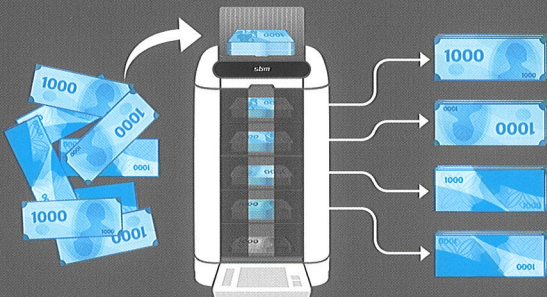

Full 5 OneShot!

SB-5000

5 Pocket Fitness Sorter

Why 5 Pocket?

✓ Denomination Sorting

Save sorting time by classifying four denominations at a time.

✓ Face/Orientation Sorting

Sort four directions of the banknotes at once.

✓ Non-Stop Fitness Sorting

1 STEP When first stacker is full, following banknotes go to the second stacker. Thus, it never stops!

2 STEP While the second stacker keeps counting, user removes banknotes of the first stacker.

By allocating two stackers for fit and unfit notes respectively, 5 Pocket made stopless fitness sorting possible.

Full 5 OneShot! SB-5000

Easy Maintenance (Easy Jam Removal)

Detachable OPE Cradle

Full Fitness Sorting Functions

Additional Functions

Save and send images and texts of serial number

- Extract, print, and store texts & images of serial number.

TITO (Barcode reading)

- Send barcode info to printer or PC.
- Handles banknotes and tickets simultaneously.
- Useful at Casino, Theater, Bus Terminal, etc.