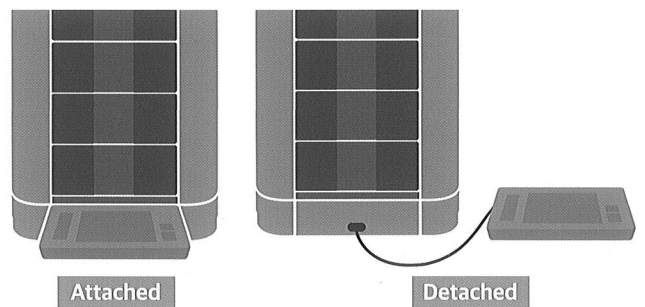

✓ Non-Stop Fitness Sorting

1 STEP When first stacker is full, following banknotes go to the second stacker. Thus, it never stops!

2 STEP While the second stacker keeps counting, user removes banknotes of the first stacker.

By allocating two stackers for fit and unfit notes respectively, 5 Pocket made stopless fitness sorting possible.

Full 5 OneShot! SB-5000

Easy Maintenance (Easy Jam Removal)

Detachable OPE Cradle

Full Fitness Sorting Functions

- World's smallest 5 pocket fitness sorter
- Affordable 5 pocket fitness sorter
- Excellent mechanical tape detecting performance
- 5 detecting features (CIS, IR, MR, UV, TAPE detecting sensor)
- Enhanced OCR performances & fitness sorting features
- TITO (Barcode reading)
- Easy maintenance
- Rotatable wheel at the bottom