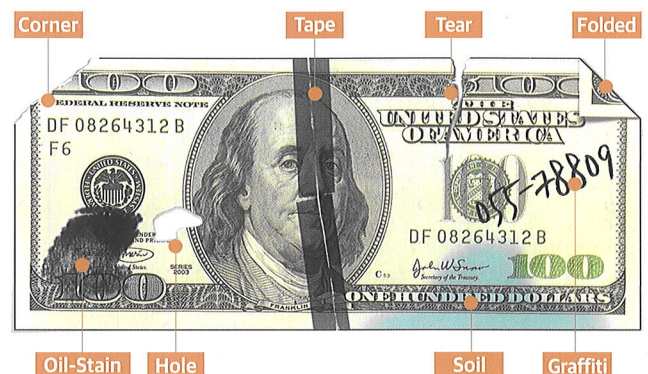

By allocating two stackers for fit and unfit notes respectively, 5 Pocket made stopless fitness sorting possible.

Full 5 OneShot! SB-5000

Easy Maintenance (Easy Jam Removal)

Detachable OPE Cradle

Full Fitness Sorting Functions

- World's smallest 5 pocket fitness sorter
- Affordable 5 pocket fitness sorter
- Excellent mechanical tape detecting performance
- 5 detecting features (CIS, IR, MR, UV, TAPE detecting sensor)
- Enhanced OCR performances & fitness sorting features
- TITO (Barcode reading)
- Easy maintenance
- Rotatable wheel at the bottom