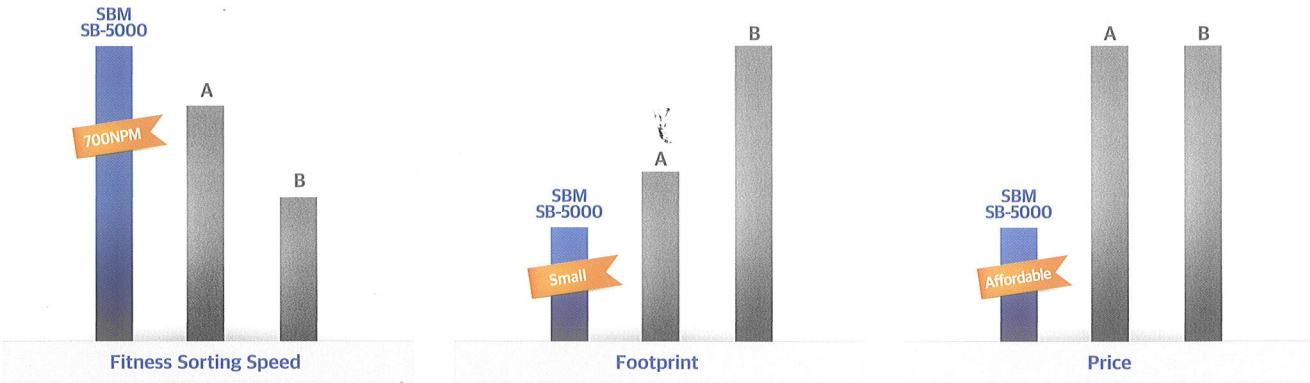

Excellent Economical Choice