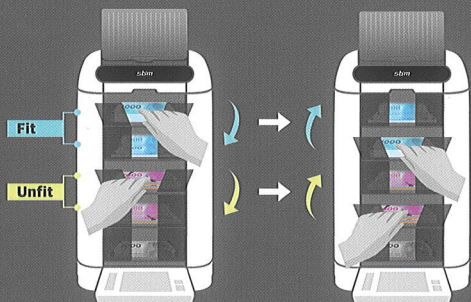

Full 5 OneShot!

SB-5000

5 Pocket Fitness Sorter

Why 5 Pocket?

✓ Denomination Sorting

Save sorting time by classifying four denominations at a time.

✓ Face/Orientation Sorting

Sort four directions of the banknotes at once.

✓ Non-Stop Fitness Sorting

1 STEP When first stacker is full, following banknotes go to the second stacker. Thus, it never stops!

2 STEP While the second stacker keeps counting, user removes banknotes of the first stacker.

By allocating two stackers for fit and unfit notes respectively, 5 Pocket made stopless fitness sorting possible.

Full 5 OneShot! SB-5000

Easy Maintenance (Easy Jam Removal)

Detachable OPE Cradle

Full Fitness Sorting Functions

Additional Functions

Save and send images and texts of serial number

- Extract, print, and store texts & images of serial number.

TITO (Barcode reading)

- Send barcode info to printer or PC.
- Handles banknotes and tickets simultaneously.
- Useful at Casino, Theater, Bus Terminal, etc.