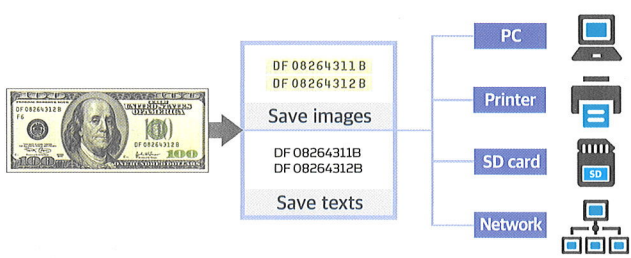

Saving Installation Space

Patented Rotatable Wheel

SB-5000
SB-5000's patented rotatable wheels at the bottom makes smaller operating space possible.

Other Companies
Other irrotatable machines need bigger operating space.

Sensors

4 readable features (CIS, IR, MR/MG, UV)

Excellent mechanical tape detecting performance

Mechanical thickness sensor of SBM is less affected by temperature and humidity than Ultrasonic thickness sensor of other companies. Thus, SBM boasts more trustworthy tape detecting capability.

Additional Functions

Save and send images and texts of serial number

- Extract, print, and store texts & images of serial number.

TITO (Barcode reading)

- Send barcode info to printer or PC.
- Handles banknotes and tickets simultaneously.
- Useful at Casino, Theater, Bus Terminal, etc.