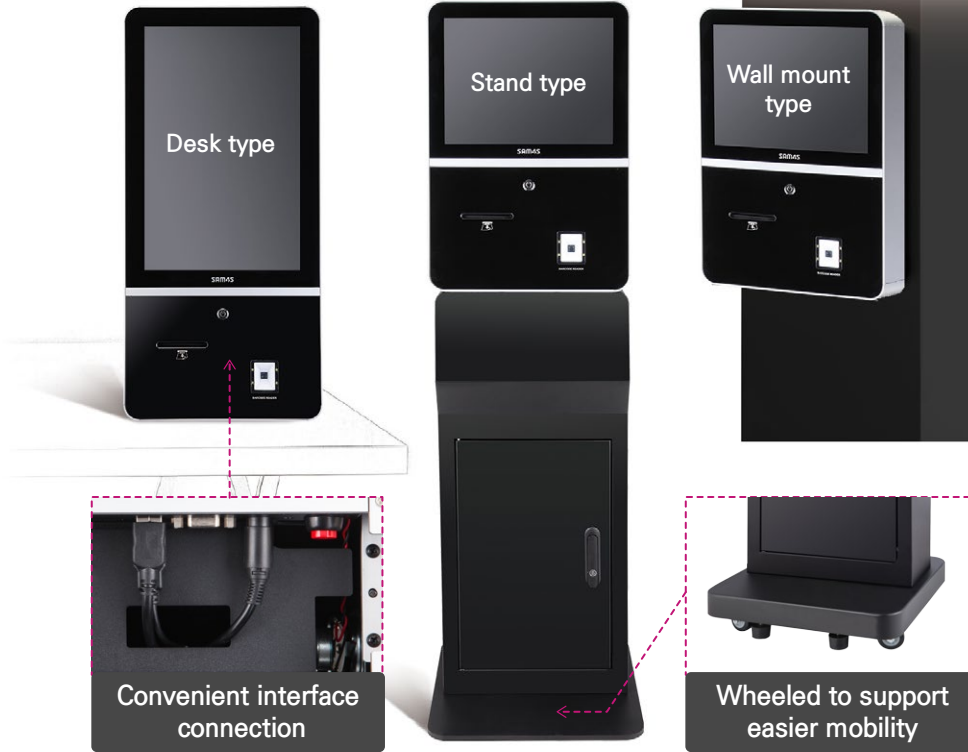

Self-Ordering

KIOSK

[21.5 inch Desk type]

[15 inch Stand type]

01 Stable Systematic Scheme

Designed with technical knowhow of SAM4S to equip the most important aspect of kiosk, reliability & stability

Standard

- Choose the market's approved J1900 CPU
- Supports multi-touch(monitor) to support various types of solution
- 3 inch receipt printer (Max. ϕ 80.0)
- Supports various types of interfaces (Serial, USB, VGA and etc.)

Options

- Wi-Fi
- Barcode scanner
- EFT bracket

02 Luxurious Design and Compact Size

Design to suit various environments and compact size for optimal usage of spaces

Aluminium frame

03 Easy and Quick Installation

Application

04 User friendly maintenance

05 Specification

		SK-P161	SK-P163
Picture			
Display	Display	15 inch : XGA, 1024*768	21.5 inch : FHD, 1920*1080
	Touch	10 points support, Projected capacitive touch	
System	CPU	Intel Celeron J1900 (Quad Core up to 2.4GHz) Intel Core i3, i5 support	
	Storage	SATA III 2.5" SSD/mSATA 64GB (up to 256GB)	
	Memory	SODIMM DDR3 4GB (up to 8GB)	
	OS	Windows10 IoT	
	Audio	2 x 3.0W Speaker	
	Printer	3 inch thermal printer with auto-cutter	
I/O	Power	Input AC 100~240V/50~60Hz	
	Serial	5 ports (Default : 1 x RJ45/Option : 4 x connector)	
	USB	8 ports (Default : 4 x USB A-type/Option : 4 x connector)	
	LAN	IEEE 802.3 10/100/1000 ethernet	
	External display	VGA 1 Port	
General	Dimension (WxDxH)	364 x 232 x 530mm	364 x 232 x 776mm
	Weight	12.5kg	16kg
Option	Barcode scanner	2D	
	Wi-Fi	IEEE 802.11 b/g/n	
	Stand	Plate (820 x 400 x 400mm/27.2kg) Wheel (900 x 400 x 400mm/21.8kg)	
	EFT bracket	External bracket for payment terminal	