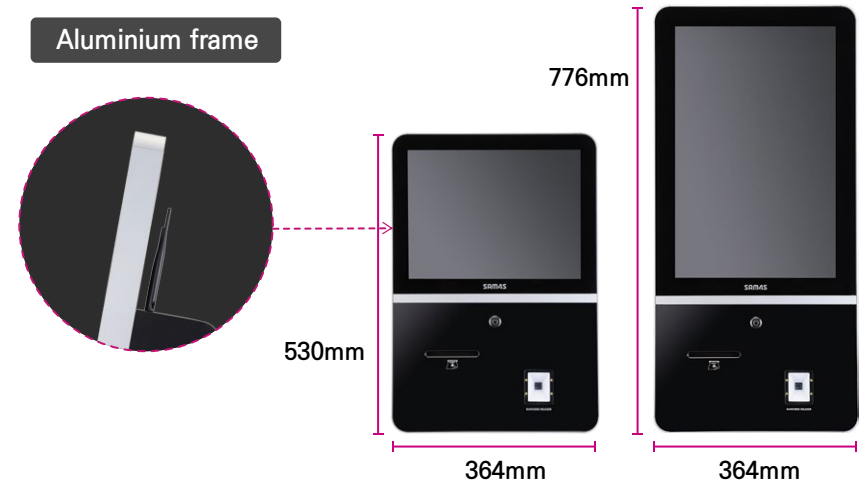

- Choose the market's approved J1900 CPU
- Supports multi-touch(monitor) to support various types of solution
- 3 inch receipt printer (Max. ϕ 80.0)
- Supports various types of interfaces (Serial, USB, VGA and etc.)

Options

- Wi-Fi
- Barcode scanner
- EFT bracket

02 Luxurious Design and Compact Size

Design to suit various environments and compact size for optimal usage of spaces

Aluminium frame

03 Easy and Quick Installation

Application

04 User friendly maintenance

05 Specification

		SK-P161	SK-P163
Picture			
Display	Display	15 inch : XGA, 1024*768	21.5 inch : FHD, 1920*1080
	Touch	10 points support, Projected capacitive touch	
System	CPU	Intel Celeron J1900 (Quad Core up to 2.4GHz) Intel Core i3, i5 support	
	Storage	SATA III 2.5" SSD/mSATA 64GB (up to 256GB)	
	Memory	SODIMM DDR3 4GB (up to 8GB)	
	OS	Windows10 IoT	
	Audio	2 x 3.0W Speaker	
	Printer	3 inch thermal printer with auto-cutter	
I/O	Power	Input AC 100~240V/50~60Hz	
	Serial	5 ports (Default : 1 x RJ45/Option : 4 x connector)	
	USB	8 ports (Default : 4 x USB A-type/Option : 4 x connector)	
	LAN	IEEE 802.3 10/100/1000 ethernet	
	External display	VGA 1 Port	
General	Dimension (WxDxH)	364 x 232 x 530mm	364 x 232 x 776mm
	Weight	12.5kg	16kg
Option	Barcode scanner	2D	
	Wi-Fi	IEEE 802.11 b/g/n	
	Stand	Plate (820 x 400 x 400mm/27.2kg) Wheel (900 x 400 x 400mm/21.8kg)	
	EFT bracket	External bracket for payment terminal	